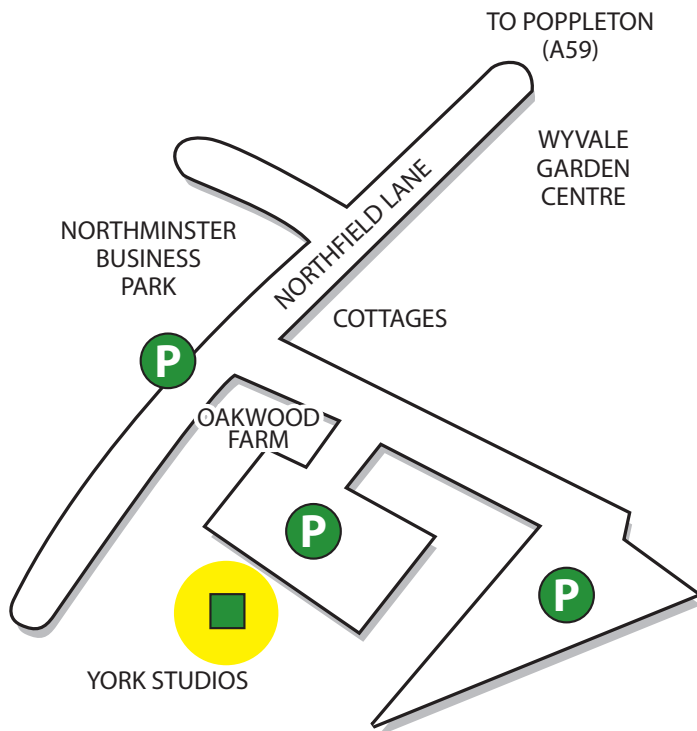

Directions

- Leave York on the A59 towards Harrogate.
- Immediately after crossing over the York ring road (A1237) you will see the Wyvale garden centre on your left.
- Approximately 100m further on take your first left turn into Northfield Lane.
- Follow this road for approximately 500m passing the Northminster Business Park on your right.
- Immediately after the cottages on your left you will see a farm house and entrance, this is Oakwood farm.
- Upon entering the farm look to your right. You will see a fenced secure compound. We are situated in there.

Parking

There is ample parking directly outside York Studios. If there are no spaces available additional space is available outside the compound area, behind the other commercial units and on Northfield Lane itself.

Sandwich shops (breakfast/lunchtime meals)

Catering to the local businesses on Northminster Business Park is **The Coffee Bean** deli sandwich shop. You can drop in for a cooked breakfast or lunchtime sandwich or they can cater for larger photography shoots preparing a full buffet service from as little as £3 per head. They are open from 8am until 3pm Monday to Friday. Their contact details are:

The Millfield Brewers Fayre & Travel Inn

White Rose Close, York Business Park, York, YO26 6RL
Telephone: 01904 787630