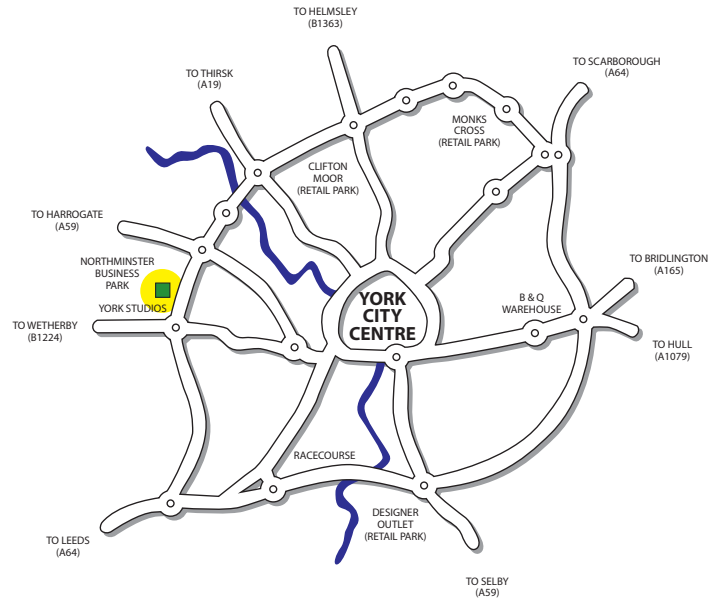

Directions

- Leave York on the A59 towards Harrogate.
- Immediately after crossing over the York ring road (A1237) you will see the Wyvale garden centre on your left.
- Approximately 100m further on take your first left turn into Northfield Lane.
- Follow this road for approximately 500m passing the Northminster Business Park on your right.
- Immediately after the cottages on your left you will see a farm house and entrance, this is Oakwood farm.
- Upon entering the farm look to your right. You will see a fenced secure compound. We are situated in there.

Parking

There is ample parking directly outside York Studios. If there are no spaces available additional space is available outside the compound area, behind the other commercial units and on Northfield Lane itself.

Sandwich shops (breakfast/lunchtime meals)

Catering to the local businesses on Northminster Business Park is **The Coffee Bean** deli sandwich shop. You can drop in for a cooked breakfast or lunchtime sandwich or they can cater for larger photography shoots preparing a full buffet service from as little as £3 per head. They are open from 8am until 3pm Monday to Friday. Their contact details are:

The Millfield Brewers Fayre & Travel Inn

White Rose Close, York Business Park, York, YO26 6RL
Telephone: 01904 787630